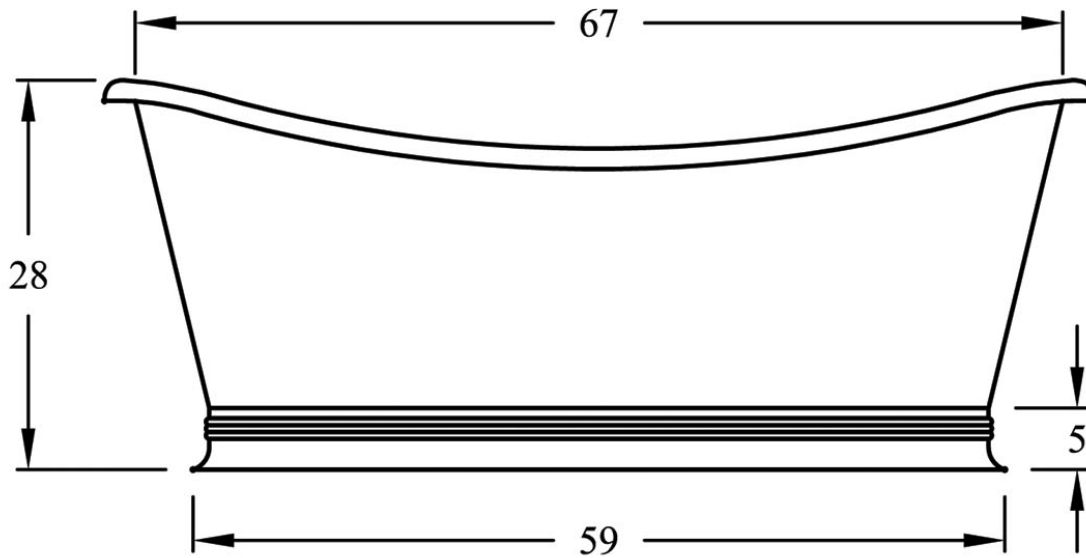

HANDCRAFTED METAL

5121 E. 7th St. Austin, Texas 78702 tel 800.755.0310 fax 512.386.5442
www.handcraftedmetal.com

Barton Springs Copper Bathtub 72"

Specifications:

1. Fully Welded 16 Gauge Copper
2. French Hot Process Patina with Lacquer
3. Hammered Tub Body and Bottom
4. Smooth Rim and Base
5. Overall Dimensions 72" x 31" x 28"
6. Water Depth 18"
7. Water capacity 110 gallons
8. Empty Weight 180 lbs.
9. Full Weight 1100 lbs.
10. No hole for faucet – may be field drilled if needed
11. Standard 2" Tub Drain - Center Position