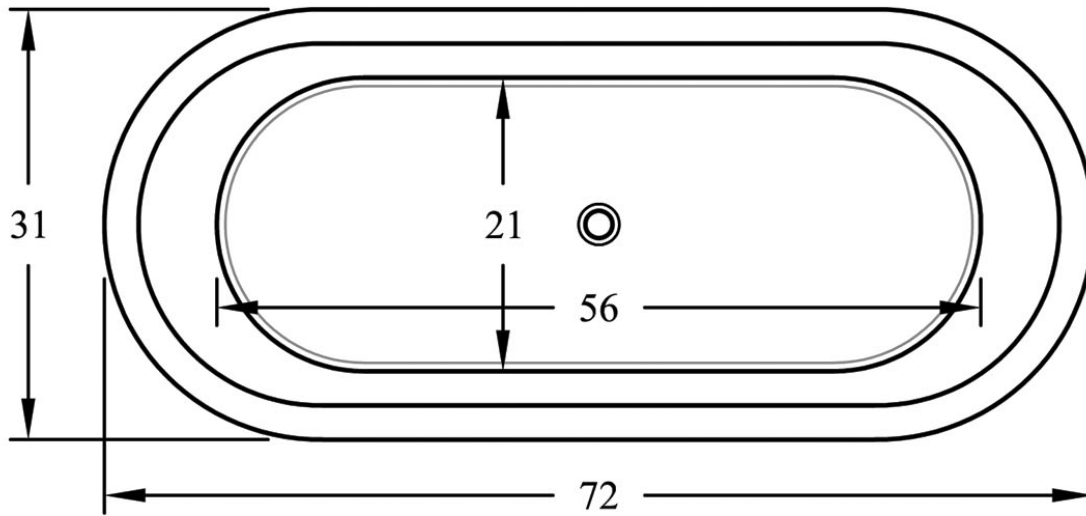

HANDCRAFTED METAL

5121 E. 7th St. Austin, Texas 78702 tel 800.755.0310 fax 512.386.5442
www.handcraftedmetal.com

Barton Springs Copper Bathtub 72"

Specifications:

1. Fully Welded 16 Gauge Copper
2. French Hot Process Patina with Lacquer
3. Hammered Tub Body and Bottom
4. Smooth Rim and Base
5. Overall Dimensions 72" x 31" x 28"
6. Water Depth 18"
7. Water capacity 110 gallons
8. Empty Weight 180 lbs.
9. Full Weight 1100 lbs.
10. No hole for faucet – may be field drilled if needed
11. Standard 2" Tub Drain - Center Position