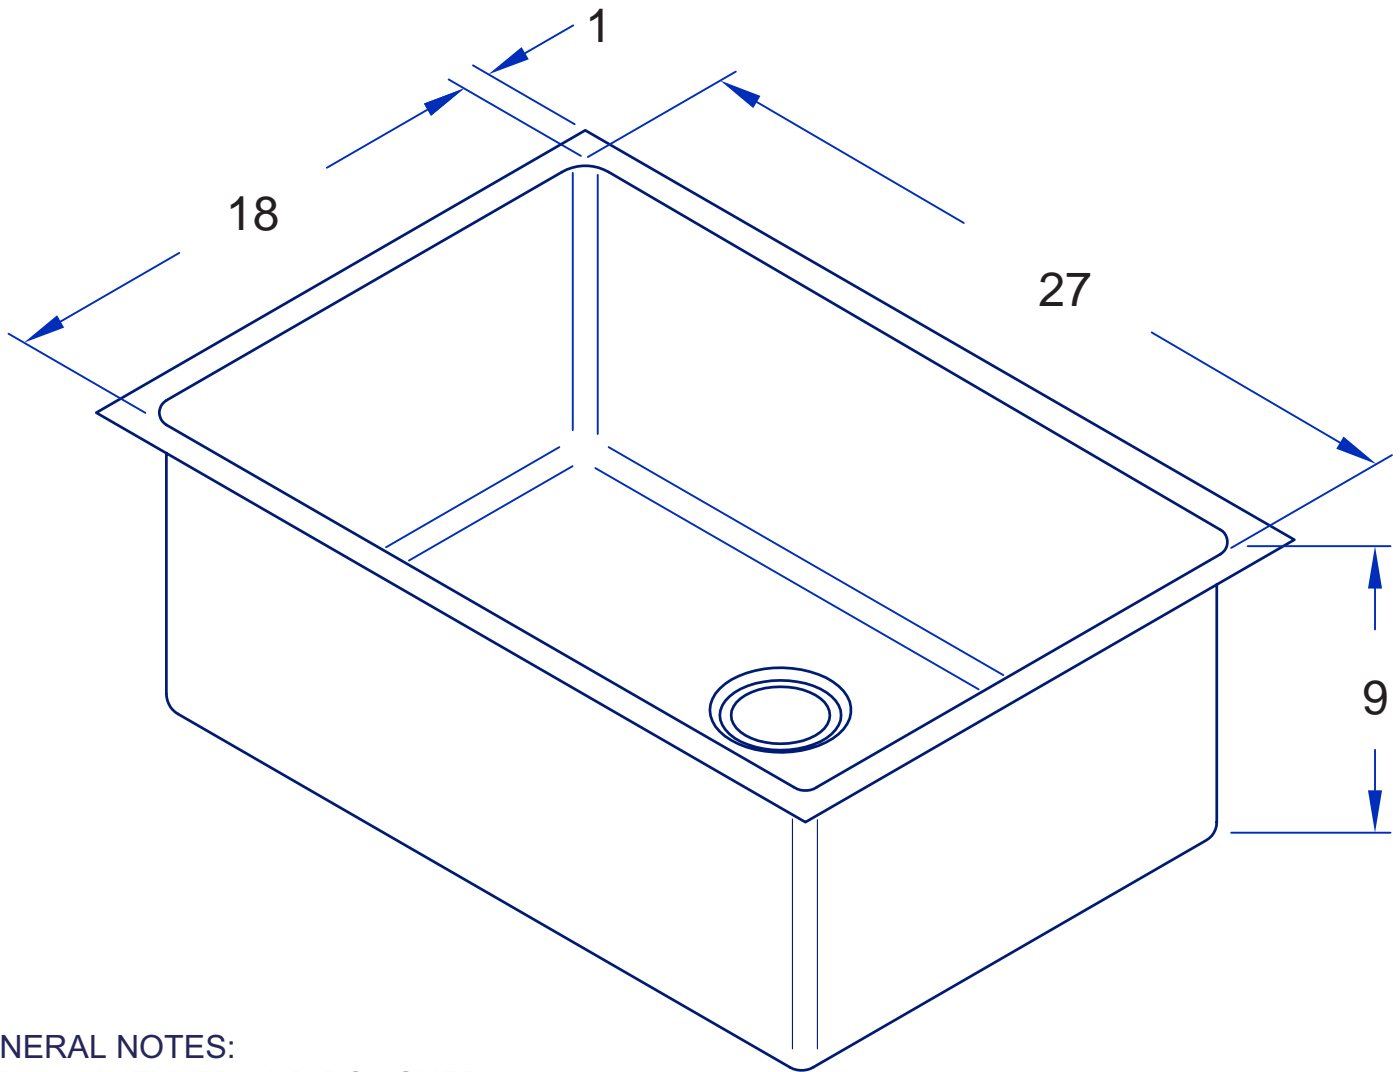

Handcrafted Metal, Inc.

5121 E. 7th St. Austin, TX 78702
Tel. 512-386-5433 Fax 512-386-5442
1-800-755-0310

Signature Sink Submittal Single Bowl Under Mount Sink

Material: 48 oz. NEW COPPER

Finish: ANTIQUED w/WAX RUB

Sink Walls: SLOPED

Comments:

Drain Position: CENTER

Antique: MEDIUM BROWN

GENERAL NOTES:

1. FULLY WELDED AND POLISHED
2. ALL COVES 3/4" INSIDE RADIUS
3. EXTERIOR COATED WITH SOUND DEADENER
4. 3 1/2" STANDARD DRAIN AND STANDARD DRAIN INDENT