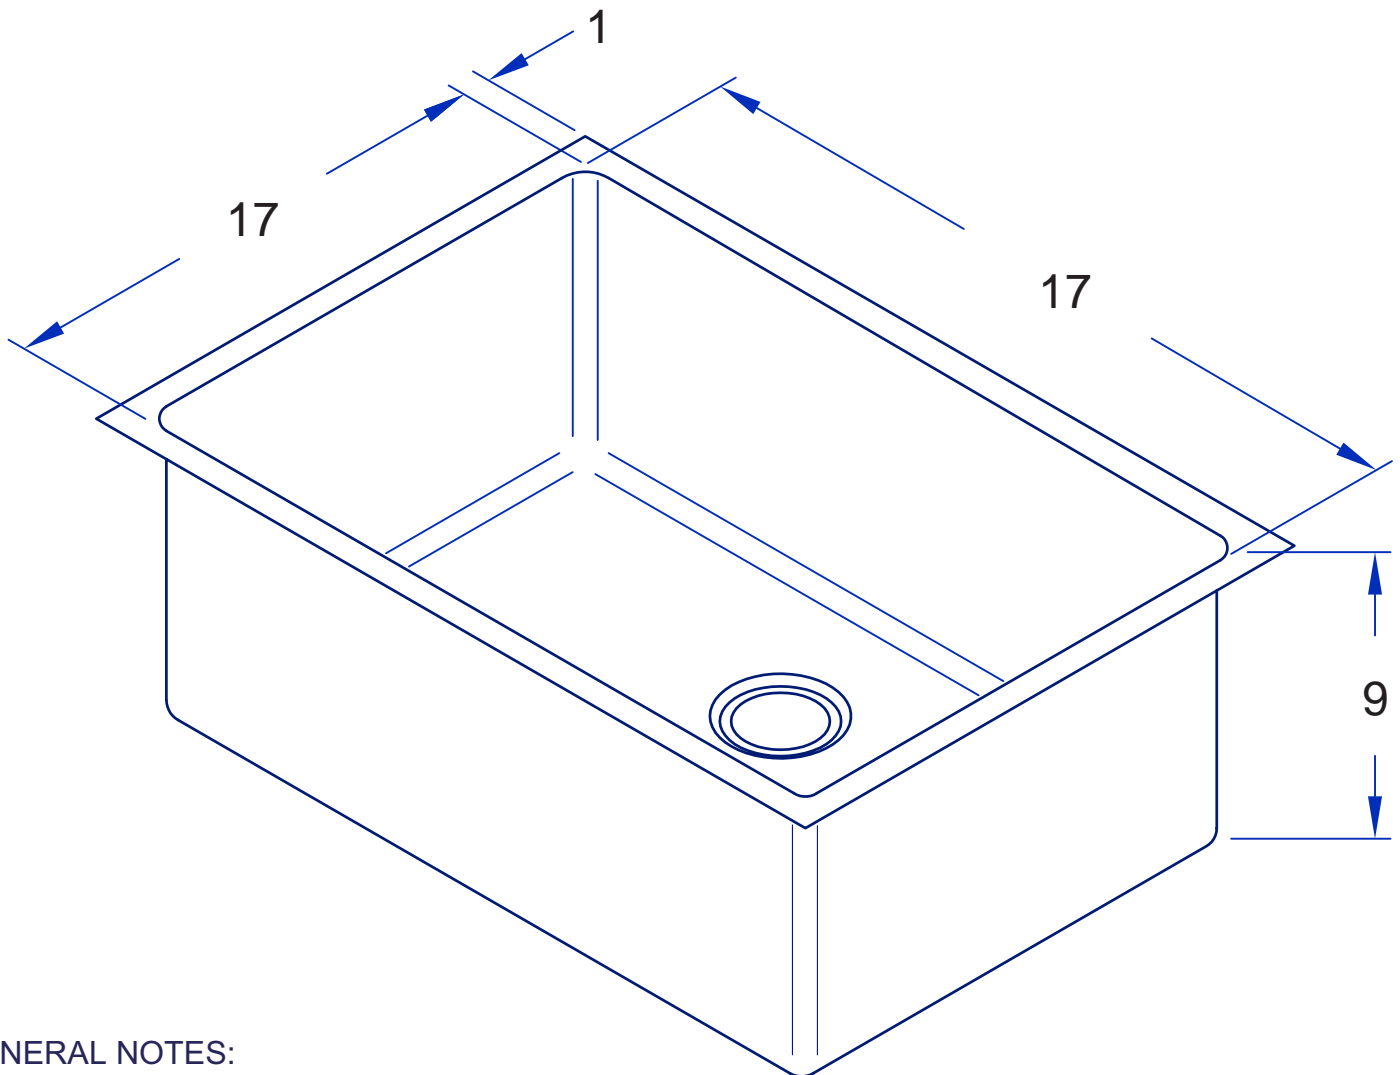

# Signature Sink Submittal Single Bowl Under Mount Sink

Material: 48 oz. NEW COPPER

Finish: ANTIQUED w/WAX RUB

Sink Walls: STRAIGHT

Drain Position: CENTER

Antique: MEDIUM BROWN

Comments:

### GENERAL NOTES:

1. FULLY WELDED AND POLISHED
2. ALL COVES 3/4" INSIDE RADIUS
3. EXTERIOR COATED WITH SOUND DEADENER
4. 3 1/2" STANDARD DRAIN AND STANDARD DRAIN INDENT

X

APPROVAL SIGNATURE

DATE