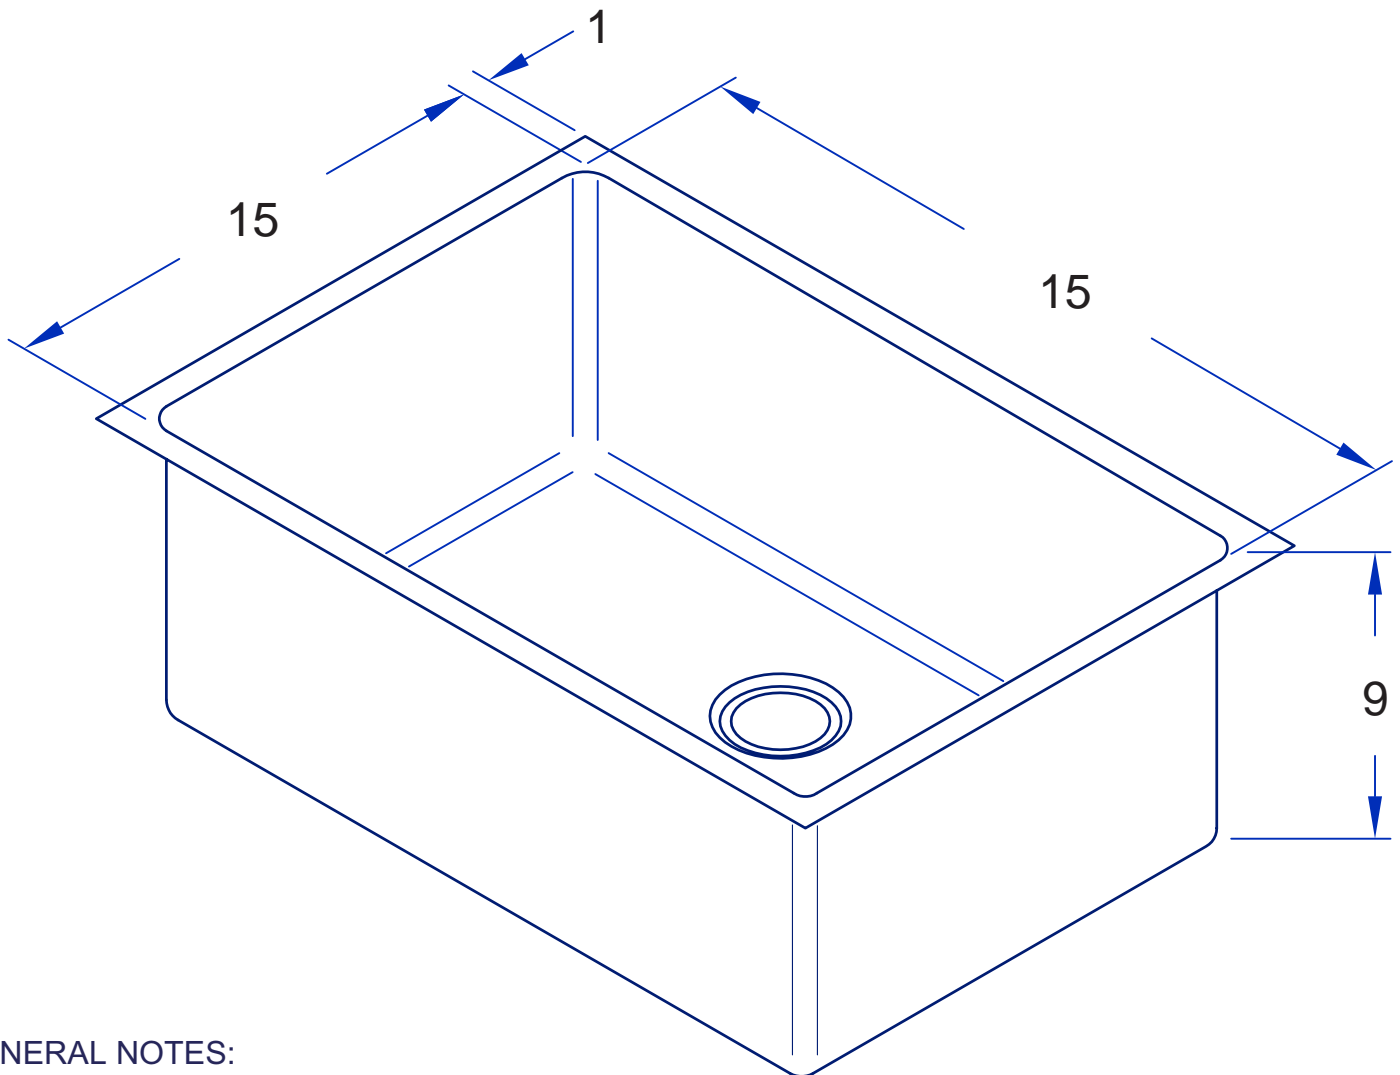

# Signature Sink Submittal Single Bowl Under Mount Sink

Material: 48 oz. NEW COPPER

Finish: ANTIQUED w/WAX RUB

Sink Walls: STRAIGHT

Drain Position: CENTER

Antique: MEDIUM BROWN

Comments:

#### GENERAL NOTES:

1. FULLY WELDED AND POLISHED
2. ALL COVES 3/4" INSIDE RADIUS
3. EXTERIOR COATED WITH SOUND DEADENER
4. 3 1/2" STANDARD DRAIN AND STANDARD DRAIN INDENT

X

APPROVAL SIGNATURE

DATE